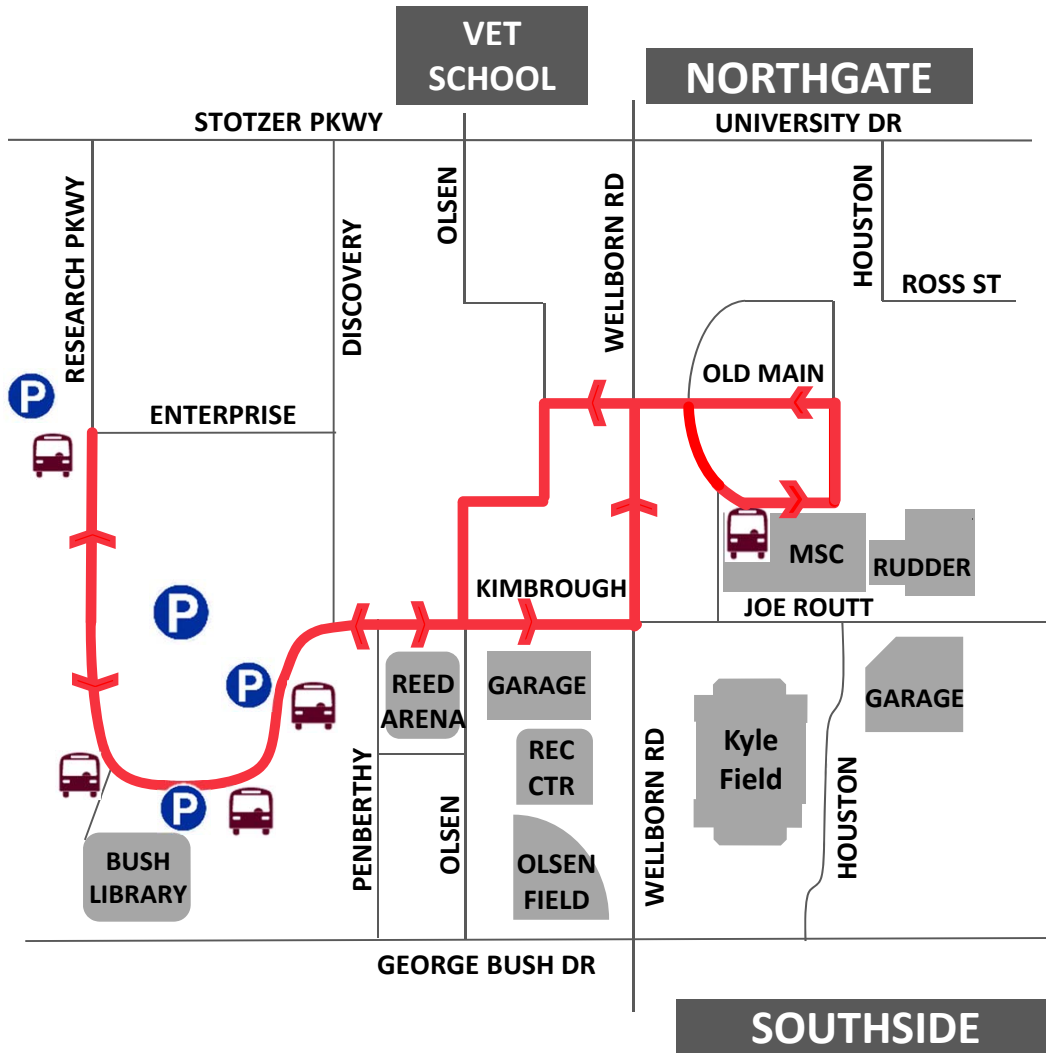

Emergency Highway Advisory Radio AM 1690

Download New Transportation App

Get To The Grid! Bus Route

Free shuttle bus service from Post Oak Mall parking lot (between Harvey Rd. and Holleman Dr. near Highway 6). Operates 3 hours pre-game, throughout the game and 1 hour post-game.

 **Parking Area**

 **Bus Stop**

Route is accessible for people with disabilities.

Real-time bus location: m.tamu.edu

Follow on Twitter @GetToAggieGame

Emergency Highway Advisory Radio AM 1690

Download New Transportation App

Bush Library Bus Route

Free shuttle serving parking lots 43, 109, 110, 111, 113, RV Field and Fan Field near Bush Library and TTI Headquarters Building. Operates 6 hours pre-game, throughout the game and 2 hours post-game.

Real-time bus location: m.tamu.edu

Follow on Twitter @GetToAggieGame

Emergency Highway Advisory Radio AM 1690

Download New Transportation App

Para Lot Bus Route

Para Lot Bus Route is a free shuttle designated for fans who require ADA-paratransit service to Kyle Field and their companions. Serves parking lot 50 near the Emerging Technologies Building. Operates 3 hours pre-game, throughout the game and 1 hour post-game.