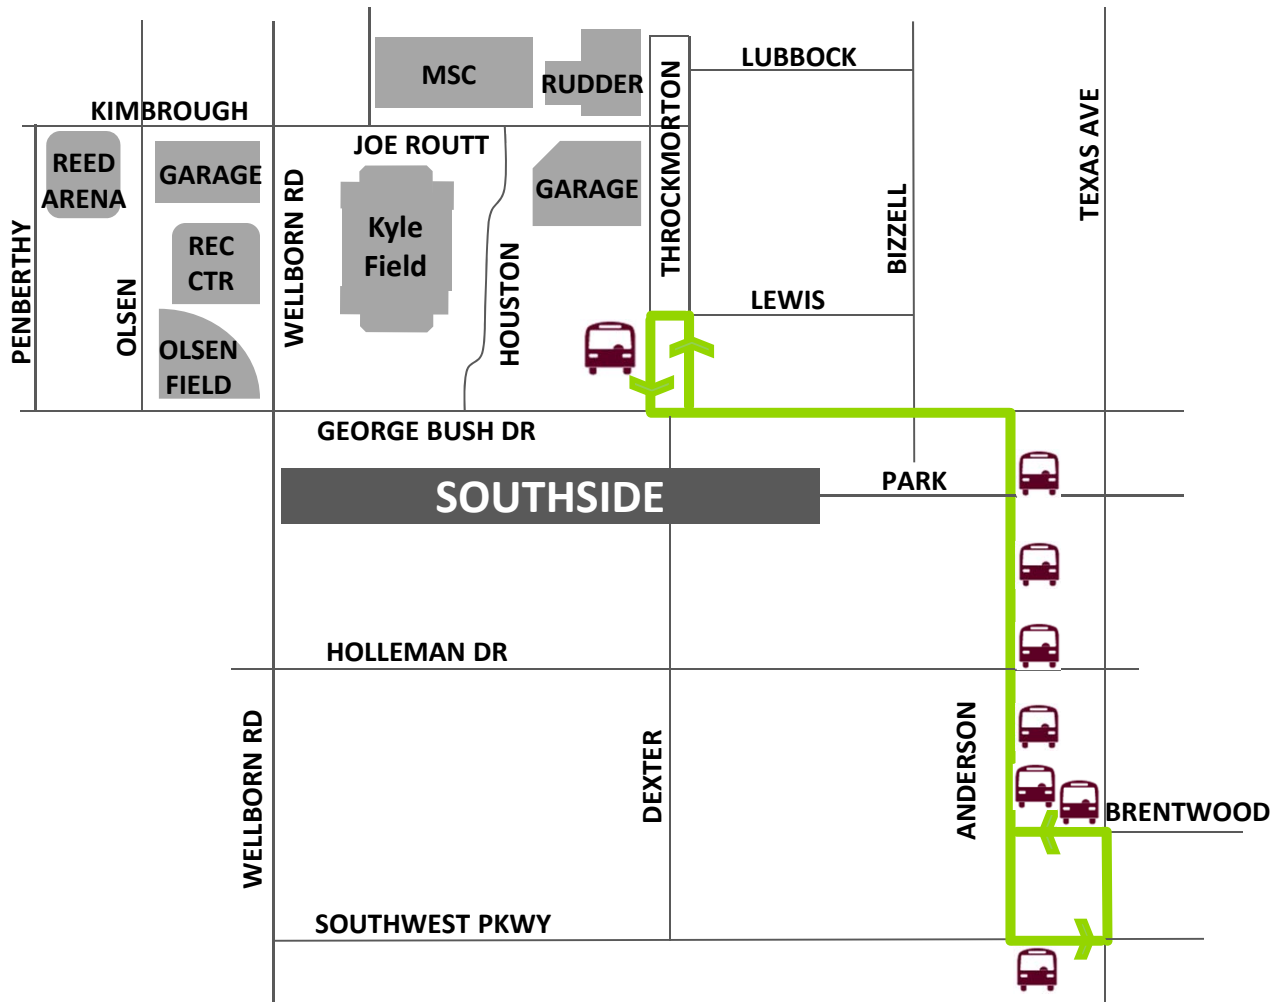

Real-time bus location: m.tamu.edu Follow on Twitter @GetToAggieGame

**Emergency
Highway Advisory
Radio AM 1690**

**Download New
Transportation App**

26 Rudder Bus Route

Free shuttle serving apartments along Anderson St. south of George Bush Dr. Operates 2 hours pre-game and 1 hour post-game. Does not operate during game.

 **Bus Stop**

Route is accessible for people with disabilities.

Real-time bus location: m.tamu.edu Follow on Twitter @GetToAggieGame

Emergency Highway Advisory Radio AM 1690

Download New Transportation App