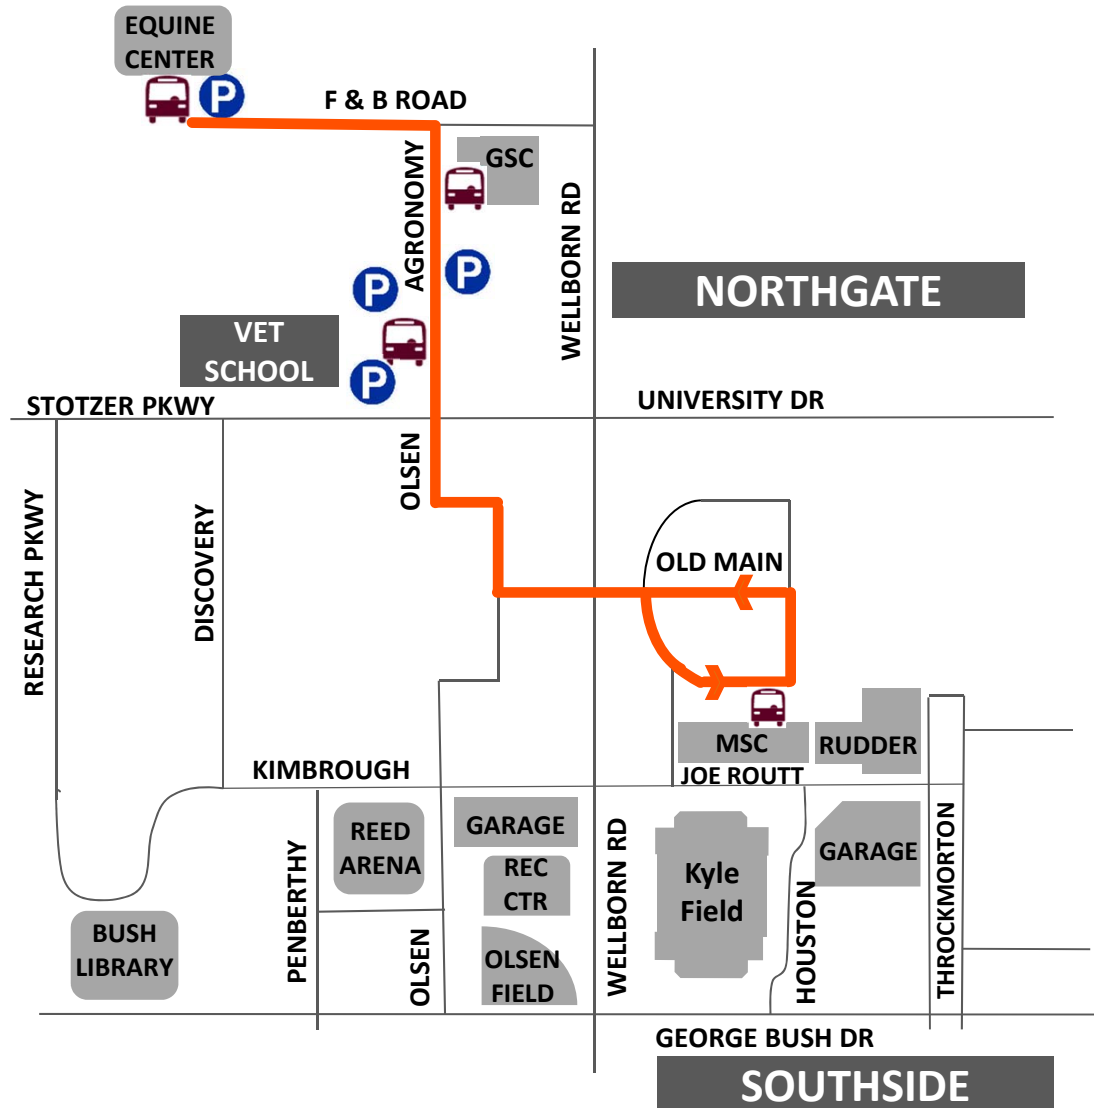

Agronomy Bus Route

Free shuttle serving several parking lots along Agronomy Rd near Vet School and General Services Complex; also serves Equine Center. Operates 3 hours pre-game, throughout the game and 1 hour post-game.

Parking Area

Bus Stop

Route is accessible for people with disabilities.

Real-time bus location: m.tamu.edu

Follow on Twitter @GetToAggieGame

Emergency Highway Advisory Radio AM 1690