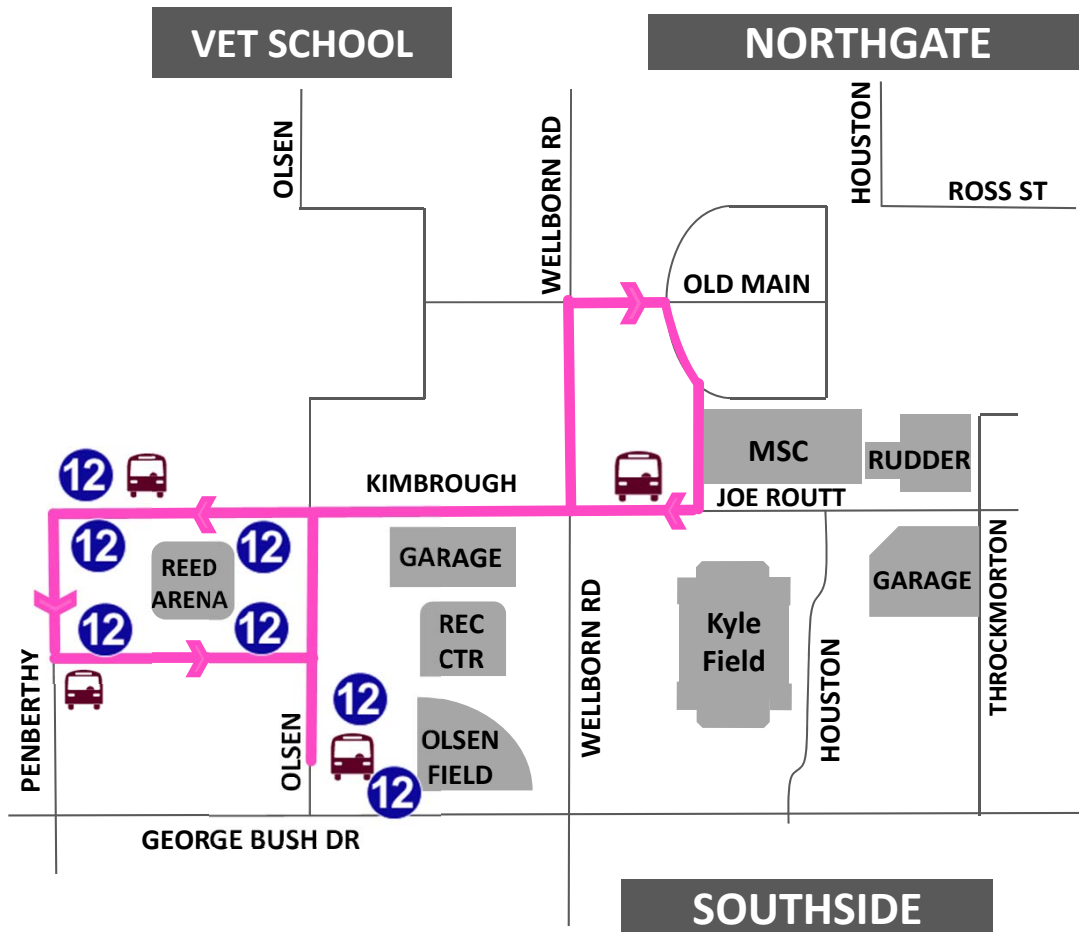

Real-time bus location: m.tamu.edu

Follow on Twitter @GetToAggieGame

Emergency Highway Advisory Radio AM 1690

Download New Transportation App

Para Lot Bus Route

Para Lot Bus Route is a free shuttle designated for fans who require ADA-paratransit service to Kyle Field and their companions. Serves parking lot 50 near the Emerging Technologies Building. Operates 3 hours pre-game, throughout the game and 1 hour post-game.

Parking Area

Bus Stop

Route is specifically designed for people with disabilities.

Real-time bus location: m.tamu.edu

Follow on Twitter @GetToAggieGame

Emergency Highway Advisory Radio AM 1690

Download New Transportation App

Reed/Olsen Bus Route

Free shuttle serving 12th Man E and O permit parking lots near Reed Arena and Olsen Field. Operates 3 hours pre-game, throughout the game and 1 hour post-game.

 **12th Man Parking Area**

 **Bus Stop**

Route is accessible for people with disabilities.

Real-time bus location: m.tamu.edu

Follow on Twitter @GetToAggieGame

Emergency Highway Advisory Radio AM 1690

Download New Transportation App