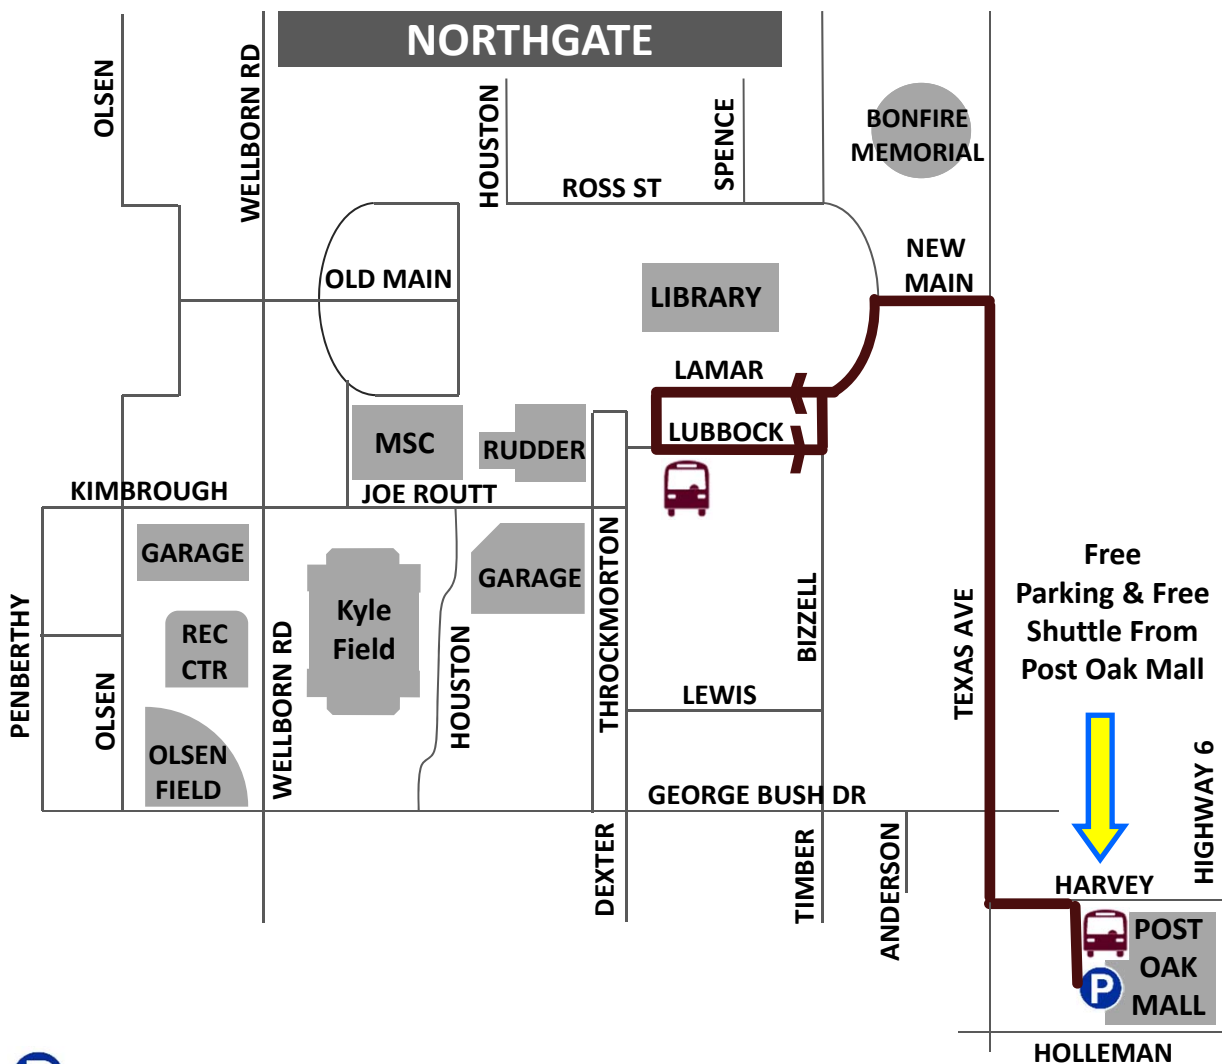

Football Shuttle Bus Service Areas

See each route map for more detail on free shuttle bus routes and stops.

- Bus stop near Kyle Field
- Para Lot Route is designed for people with disabilities.

Follow on Twitter @GetToAggieGame

Emergency Highway Advisory Radio AM 1690

Download New Transportation App

Get To The Grid! Bus Route

Free shuttle bus service from Post Oak Mall parking lot (between Harvey Rd. and Holleman Dr. near Highway 6). Operates 3 hours pre-game, throughout the game and 1 hour post-game.

 **Parking Area**

 **Bus Stop**

Route is accessible for people with disabilities.

Real-time bus location: m.tamu.edu

Follow on Twitter @GetToAggieGame

Emergency Highway Advisory Radio AM 1690

Download New Transportation App

Real-time bus location: m.tamu.edu

Follow on Twitter @GetToAggieGame

Emergency Highway Advisory Radio AM 1690

Download New Transportation App

Para Lot Bus Route

Para Lot Bus Route is a free shuttle designated for fans who require ADA-paratransit service to Kyle Field and their companions. Serves parking lot 50 near the Emerging Technologies Building. Operates 3 hours pre-game, throughout the game and 1 hour post-game.