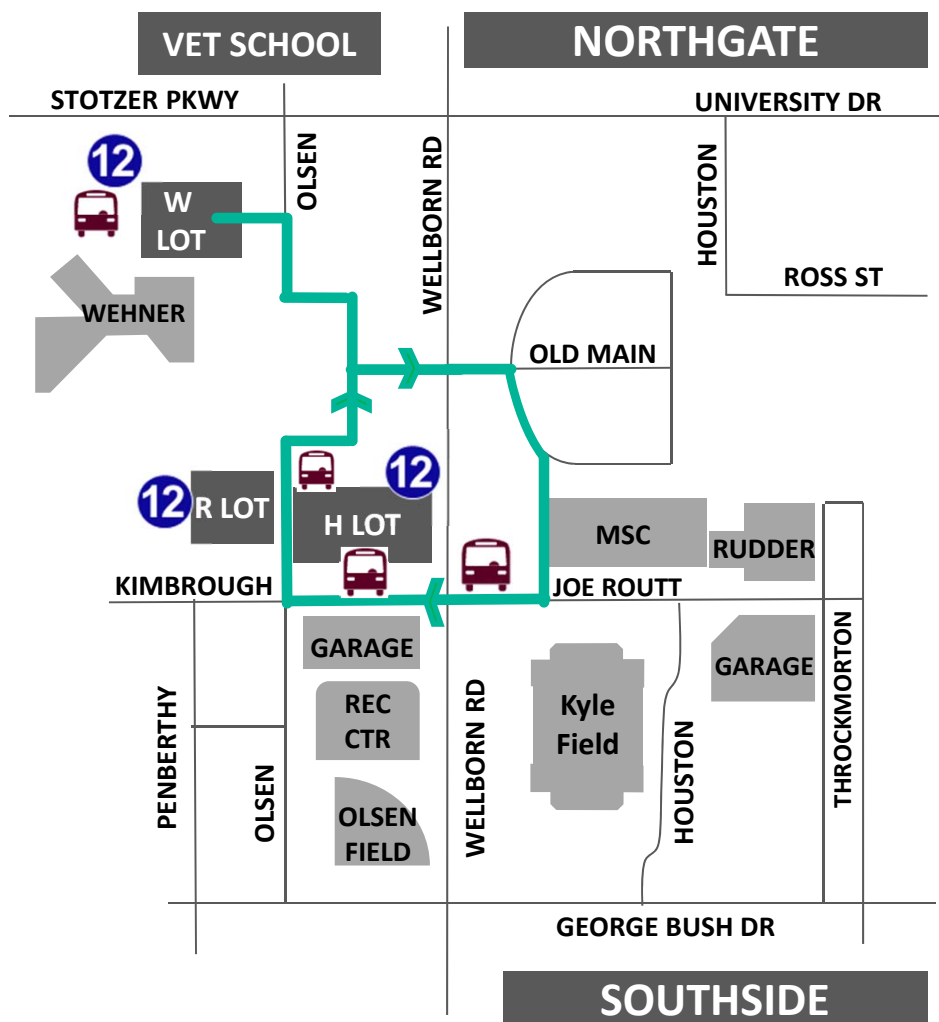

W. H. R. Bus Route

Free shuttle serving W, H & R 12th Man permit parking lots.
Operates 3 hours pre-game, throughout the game and 1 and 1/2 hours post-game.

12TH Man Parking Area

Bus Stop

Route is accessible for people with disabilities.

Real-time bus location: m.tamu.edu Follow on Twitter @GetToAggieGame

**Emergency
Highway Advisory
Radio AM 1690**