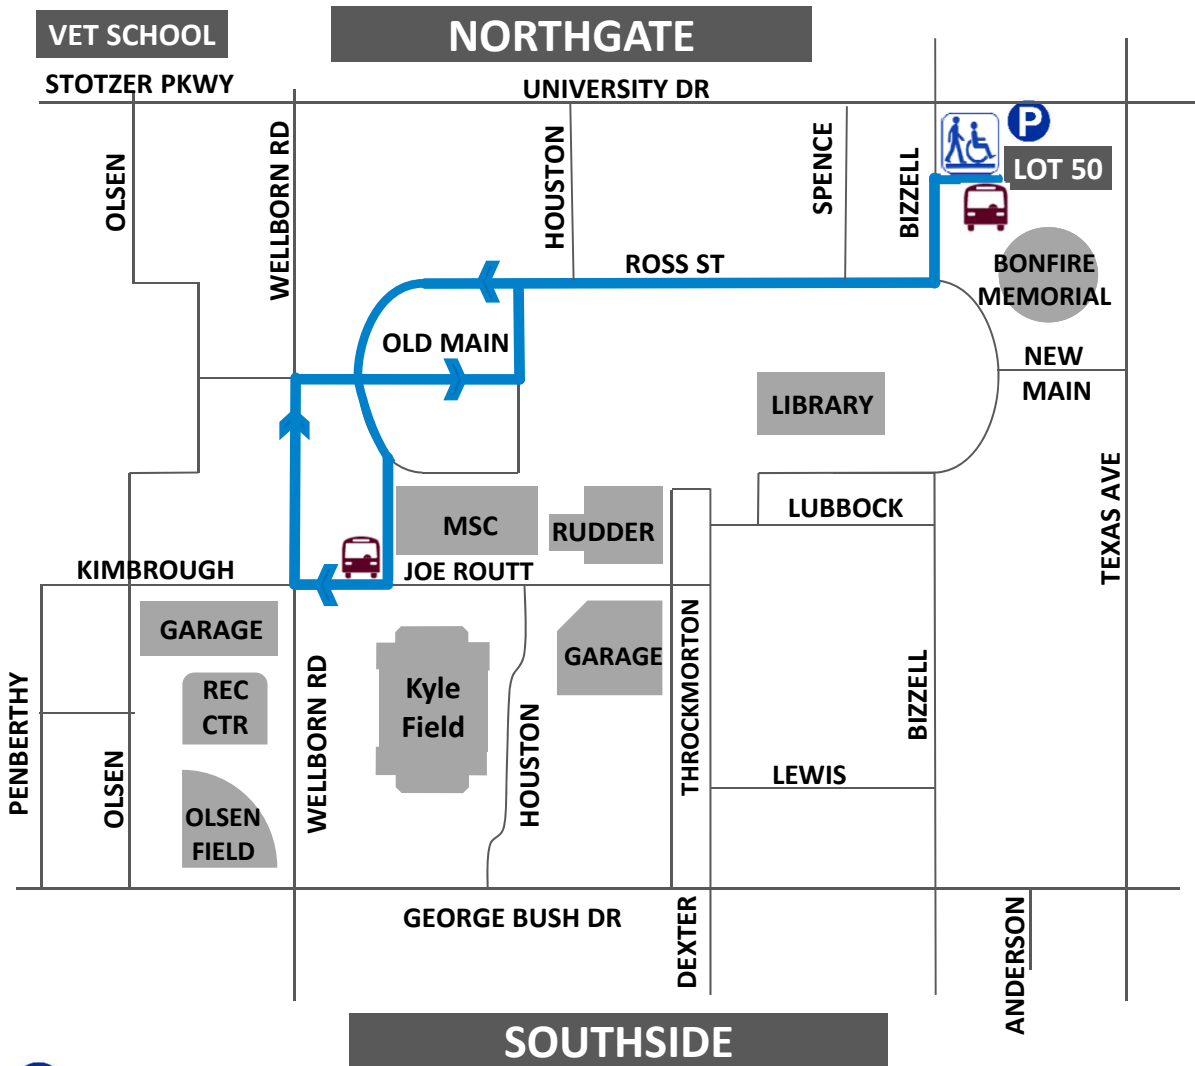

Emergency Highway Advisory Radio AM 1690

Download New Transportation App

Get To The Grid! Bus Route

Free shuttle bus service from Post Oak Mall parking lot (between Harvey Rd. and Holleman Dr. near Highway 6). Operates 3 hours pre-game, throughout the game and 1 hour post-game.

Real-time bus location: m.tamu.edu

Follow on Twitter @GetToAggieGame

Emergency Highway Advisory Radio AM 1690

Download New Transportation App

Para Lot Bus Route

Para Lot Bus Route is a free shuttle designated for fans who require ADA-paratransit service to Kyle Field and their companions. Serves parking lot 50 near the Emerging Technologies Building. Operates 3 hours pre-game, throughout the game and 1 hour post-game.

Parking Area

Bus Stop

Route is specifically designed for people with disabilities.

Real-time bus location: m.tamu.edu

Follow on Twitter @GetToAggieGame

Emergency Highway Advisory Radio AM 1690

Download New Transportation App

Reed/Olsen Bus Route

Free shuttle serving 12th Man E and O permit parking lots near Reed Arena and Olsen Field. Operates 3 hours pre-game, throughout the game and 1 hour post-game.

 **12th Man Parking Area**