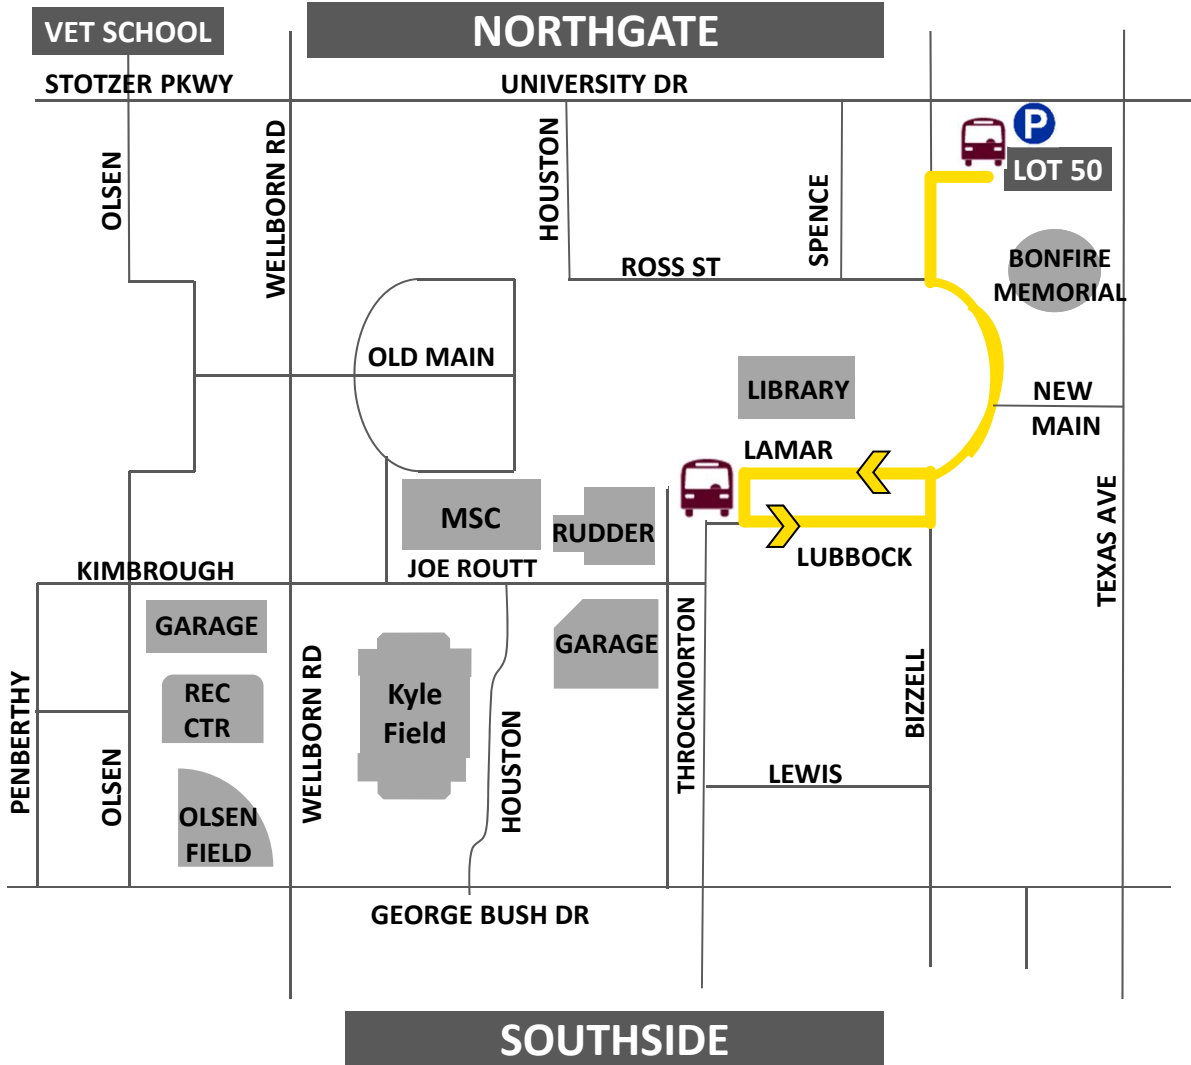

Bonfire Bus Route

Free shuttle serving parking lots 47, 50 & 51 near the Bonfire Memorial. Operates 3 hours pre-game, throughout the game and 1 hour post-game.

Parking Area

Bus Stop

Route is accessible for people with disabilities.

Real-time bus location: m.tamu.edu

Follow on Twitter @GetToAggieGame

Emergency Highway Advisory Radio AM 1690