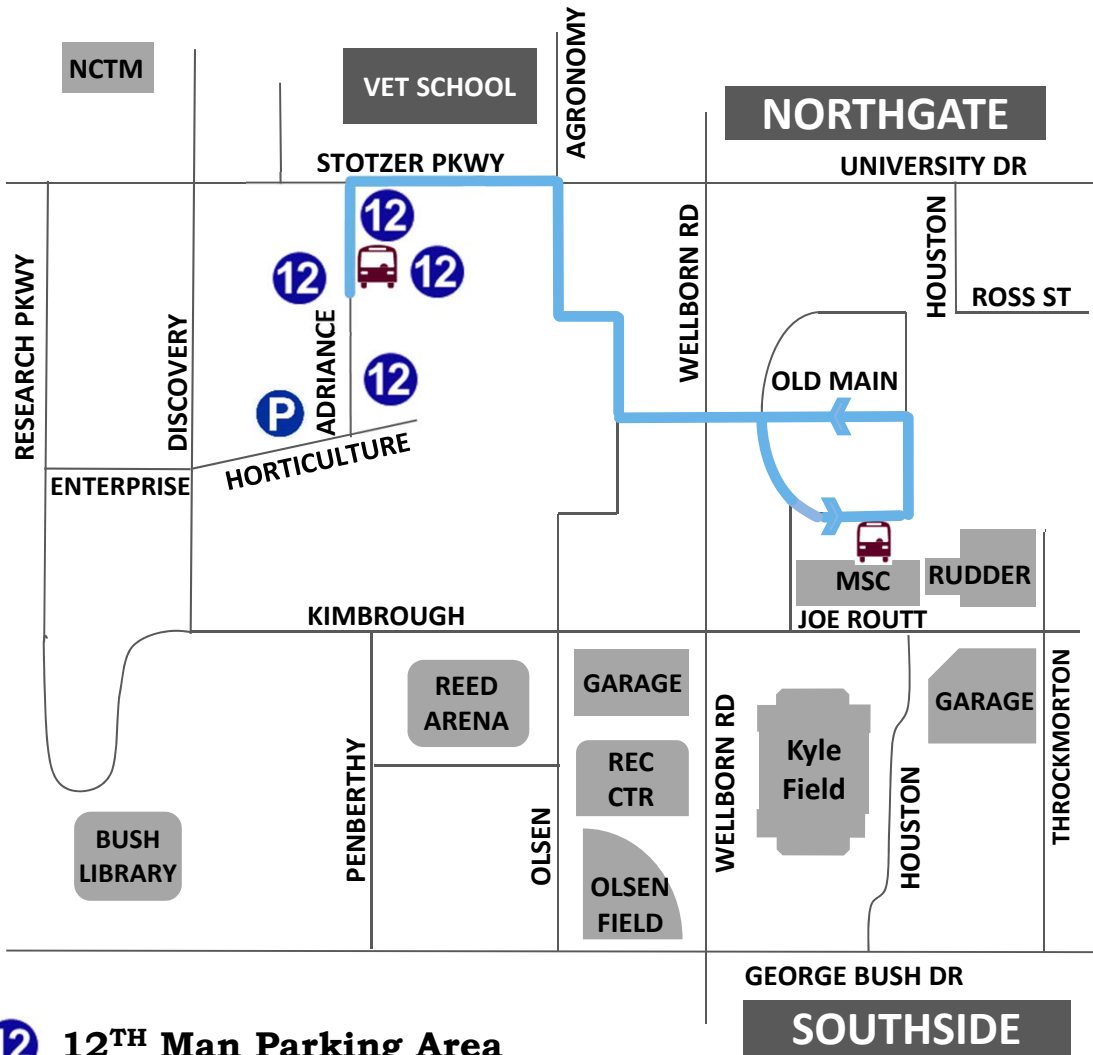

Stotzer Bus Route

Free shuttle serving parking lots 18, 73, 98, 114, and 12th Man Y permit.
Operates 3 hours pre-game, throughout the game and 1 hour post-game.

12 12TH Man Parking Area

P Parking Area

Bus Stop

Route is accessible for people with disabilities.

Real-time bus location: m.tamu.edu Follow on Twitter @GetToAggieGame

Emergency Highway Advisory Radio AM 1690